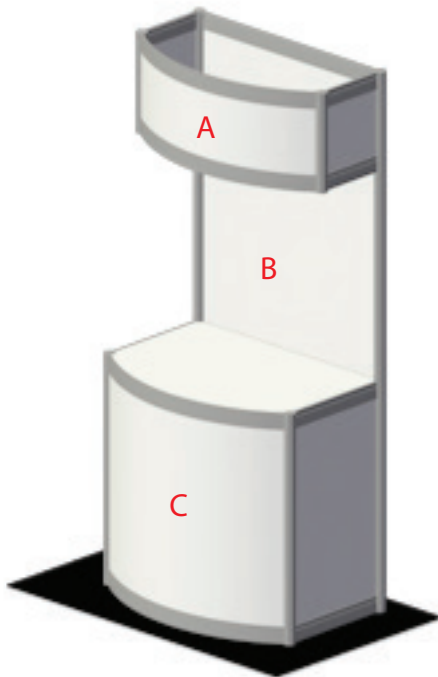

TriCord 1M Kiosk

A - 42.5" Wide x 11.75" H

B - 38.25" Wide x 56.25" High (top 15" behind header)

C - 42.5" Wide x 36.625" High